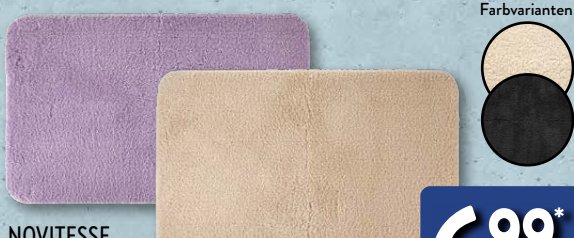

Farbvarianten

NOVITESSE
Badematte

100 % Polyester; B x L: ca. 50 x 80 cm; Stück

6.99*

Gilt für Gästetücher, Duschtuch und Handtücher

investing in
better
cotton

BetterCotton.org/MassBalance

² Wenn Sie sich für dieses Baumwollprodukt entscheiden, unterstützen Sie damit unsere Investition in die Mission von „Better Cotton“.